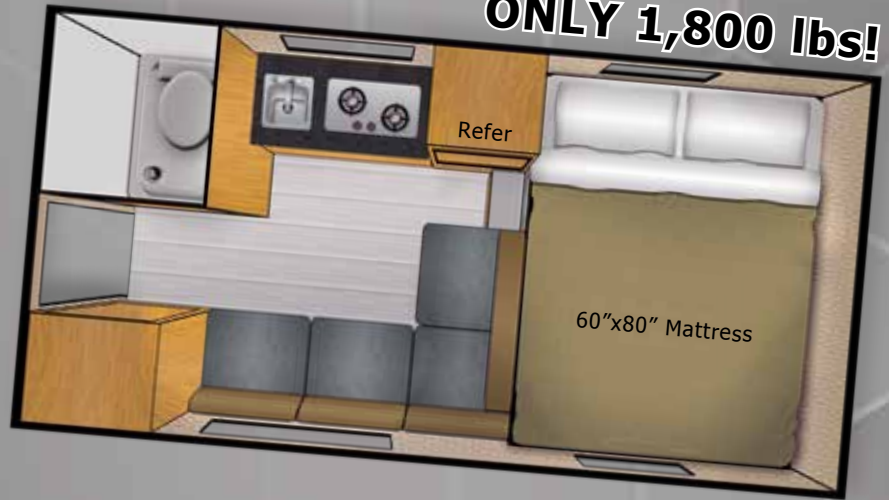

ONLY 1,800 lbs!

TC-8.5

TC-8.5 Specifications

Interior Floor Length: 9'-2"	*Exterior Height (off truck): 97"
Width Between Wheel Wells: 47.5"	Dry Weight: 1,800 lbs.
Interior Height: 76"	Grey Water: 7 Gal.
Cabover Int. w/o mattress: 34"	Black Water: 7 Gal.
Exterior Width: 89.5"	Fresh Water: 32 Gal.
Exterior Length: 172"	**Center of Gravity: 48"

*Height measured with optional low profile AC.

** COG measured from front of truck camper floor toward the truck's tailgate.

Additional Standard Features

- Wet Bath with Ceramic Toilet
- 20 lb. LP Tank
- Exterior LP Hookup
- Exterior Storage Garage
- Convection Microwave