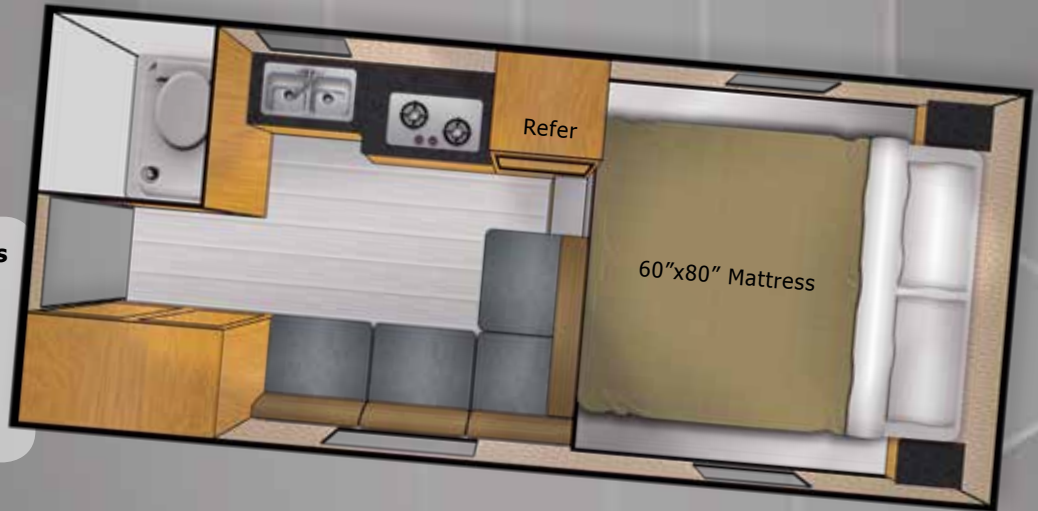

*Height measured with optional low profile AC.

** COG measured from front of truck camper floor toward the truck's tailgate.

TC-10

Additional Standard Features

- Wet Bath with Ceramic Toilet
- Dual 20 lb. LP Tanks
- Exterior LP Hookup
- Exterior Storage Garage
- Convection Microwave